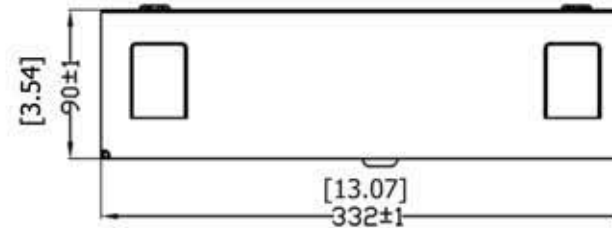

	PART NO.	QTY
1	ENCLOSURE	1
2	CABLE RADIUS GUIDE	1
3	MOUNTING TWIST TIES	4
4	TIE WRAPS	10
5	VELCRO CABLE LOOP	4
6	ADJUSTABLE CABLE GUIDE	4
7	LABEL	1
8	SELF TAPING SCREWS	4
9	PLASTIC ANCHORS	4
10	GROUNDING BAR	1
11	VELCRO CABLE TIES	4

NOTE: DIMENSION IN mm AND [INCHES]

ALLEN TEL PRODUCTS, INC.
30 TV5 DRIVE • HENDERSON, NV • 89014

GB212 FIBER OPTIC CABINET